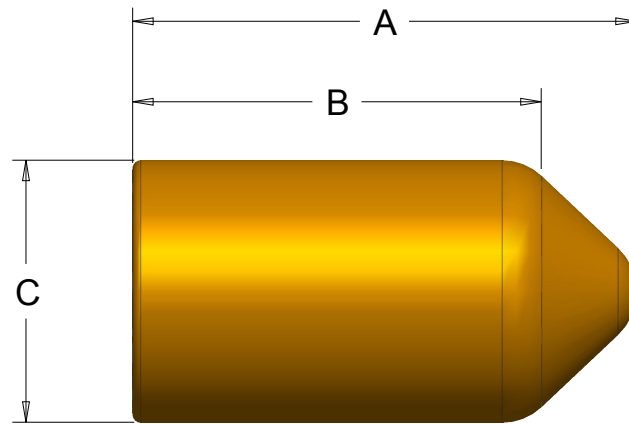

Foam Pig Weight and Dimensions

Pipe Size	Overall Length	Length to Shoulder	Weight Pounds	Standard Diameter	Shipping Cubic Feet	Actual Cubic Feet
2"	4"	3"	0.175	2.125"	0.01	0.006
3"	6"	4.5"	0.4	3.125"	0.03	0.022
4"	8"	6"	1	4.25"	0.07	0.054
6"	12"	9"	2.3	6.25"	0.25	0.192
8"	16"	12"	5	8.5"	0.59	0.437
10"	20"	15"	8	10.5"	1.16	0.835
12"	24"	18"	13.4	12.5"	2	1.42
14"	28"	21"	21	13.75"	3.18	2.005
16"	32"	24"	26.5	15.75"	4.74	3.006
18"	36"	27"	32	17.75"	6.75	4.295
20"	40"	30"	50	19.75"	9.26	5.909
22"	44"	33"	60	21.75"	12.32	7.833
24"	48"	36"	77	23.75"	16	10.254
26"	52"	39"	87	25.75"	20.03	13.059
28"	56"	42"	120	27.75"	25.41	16.333
30"	60"	45"	146.5	29.75"	31.25	20.113
32"	64"	48"	165	31.75"	37.93	24.436
34"	68"	51"	265	33.75"	45.49	29.337
36"	72"	54"	285	35.75"	54	34.853
40"	80"	60"	350	39.75"	74.07	47.877
42"	84"	63"	405	41.75"	85.75	55.457
48"	96"	72"	475	47.75"	128	82.905